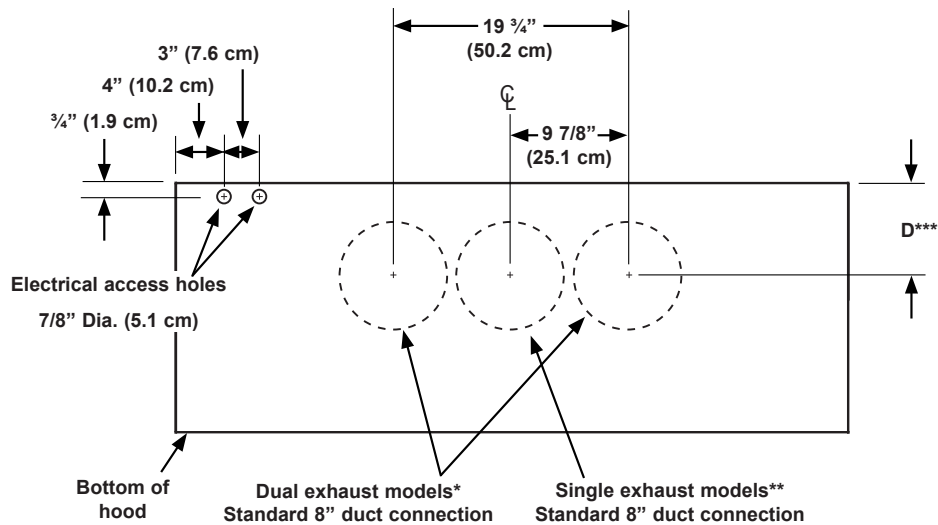

#### WEIGHT SPECIFICATIONS

Models	Weight
EH3012, MH3012	48 lbs. (22 kg)
EH3018, MH3018, EH3612, MH3612	53 lbs. (24 kg)
EH3618, MH3618	57 lbs. (26 kg)
EH4212	55 lbs. (25 kg)
EH4218	60 lbs. (27 kg)
EH4812, MH4812	70 lbs. (32 kg)
EH4818, MH4818	77 lbs. (35 kg)
EH5418	84 lbs. (38 kg)

#### WEIGHT SPECIFICATIONS

Model	Weight
EHR3012	39 lbs. (18 kg)
EHR3018, EHR3612	44 lbs. (20 kg)
EHR3618	48 lbs. (22 kg)
EHR4212	46 lbs. (21 kg)
EHR4218	51 lbs. (23 kg)
EHR4812	52 lbs. (24 kg)
EHR4818	59 lbs. (27 kg)
EHR5418	66.4 lbs. (30 kg)

# EH, EHR & MH Wall Mount Range Hoods

NOTE: The exhaust duct(s) and electrical wiring can be connected from either the top or the back of the hood.

**Top Dimensions**

All tolerances: +1/16", -0, (+1.6mm, -0) unless otherwise stated

**Back Dimensions**

***Rear Exhaust Placement	
Nominal Hood Height	D
12"	4 1/2" (11.4 cm)
18"	6 1/8" (15.6 cm)

\* Models EH48, EHR48, MH48, EH54, EHR54

\*\* All other models